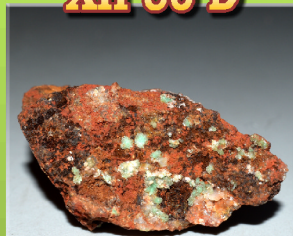

The *G. Miles Lehman Collection*
ARSENATES

XII 50 D

ADAMITE

var. Cuproaustinite

2.5 x 1.125 x 1.5 inches

Mohawk Mine

Clark Mountains; CA

XII 51 D

GUANACOITE

tiny blue xls w/ conicalcrite

1.25 x .58 x .8 inches

El Guanaco Mine

Antofagasta Prov.; Chile

XII 52 D

ARHBARITE

blue clusters on feldspar

1.27 x .75 x .38 inches

El Guanaco Mine

Antofagasta Prov.; Chile

XII 53 D

TALMESSITE

xl aggregate with austinite

1.75 x 1.125 x 1.25 inches

Gold Hill Mine