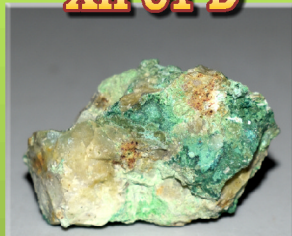

The *G. Miles Lehman Collection*
ARSENATES

XII 50 D

ADAMITE

var. Cuproaustinite

2.5 x 1.125 x 1.5 inches

Mohawk Mine

Clark Mountains; CA

XII 51 D

GUANACOITE

tiny blue xls w/ conicalcrite

1.25 x .58 x .8 inches

El Guanaco Mine

Antofagasta Prov.; Chile

XII 52 D

ARHBARITE

blue clusters on feldspar

1.27 x .75 x .38 inches

El Guanaco Mine

Antofagasta Prov.; Chile

XII 53 D

TALMESSITE

xl aggregate with austinite

1.75 x 1.125 x 1.25 inches

Gold Hill Mine